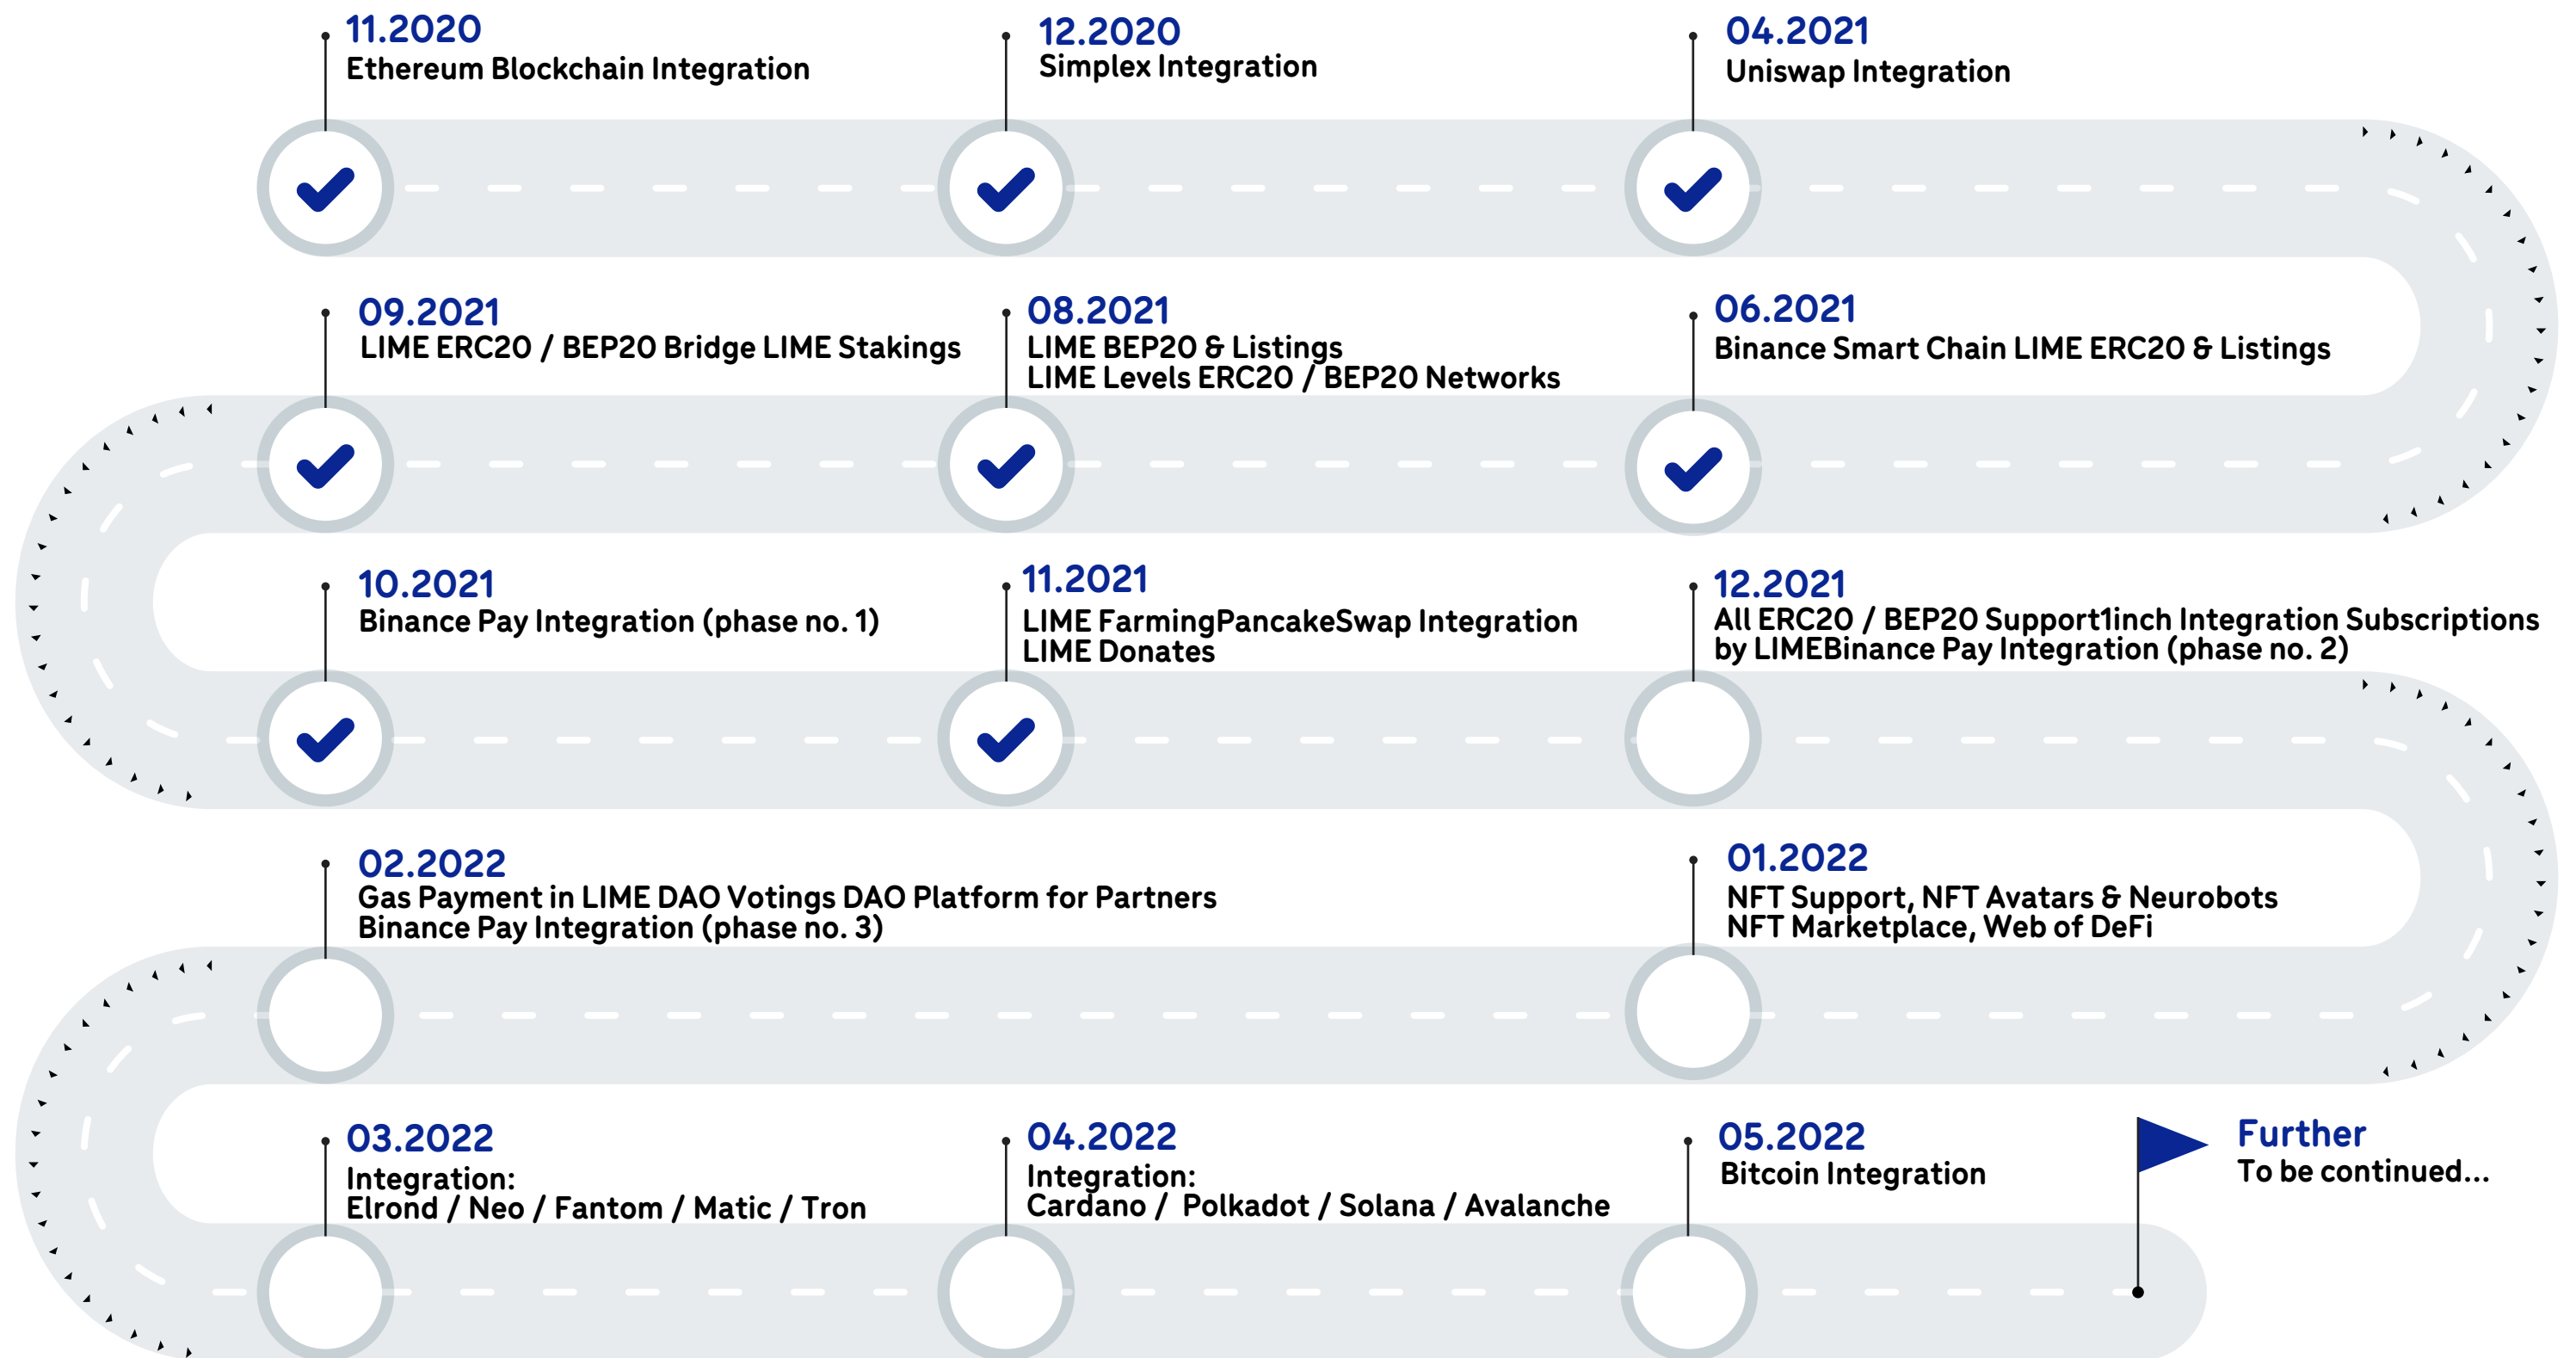

Roadmap Crypto Wallet